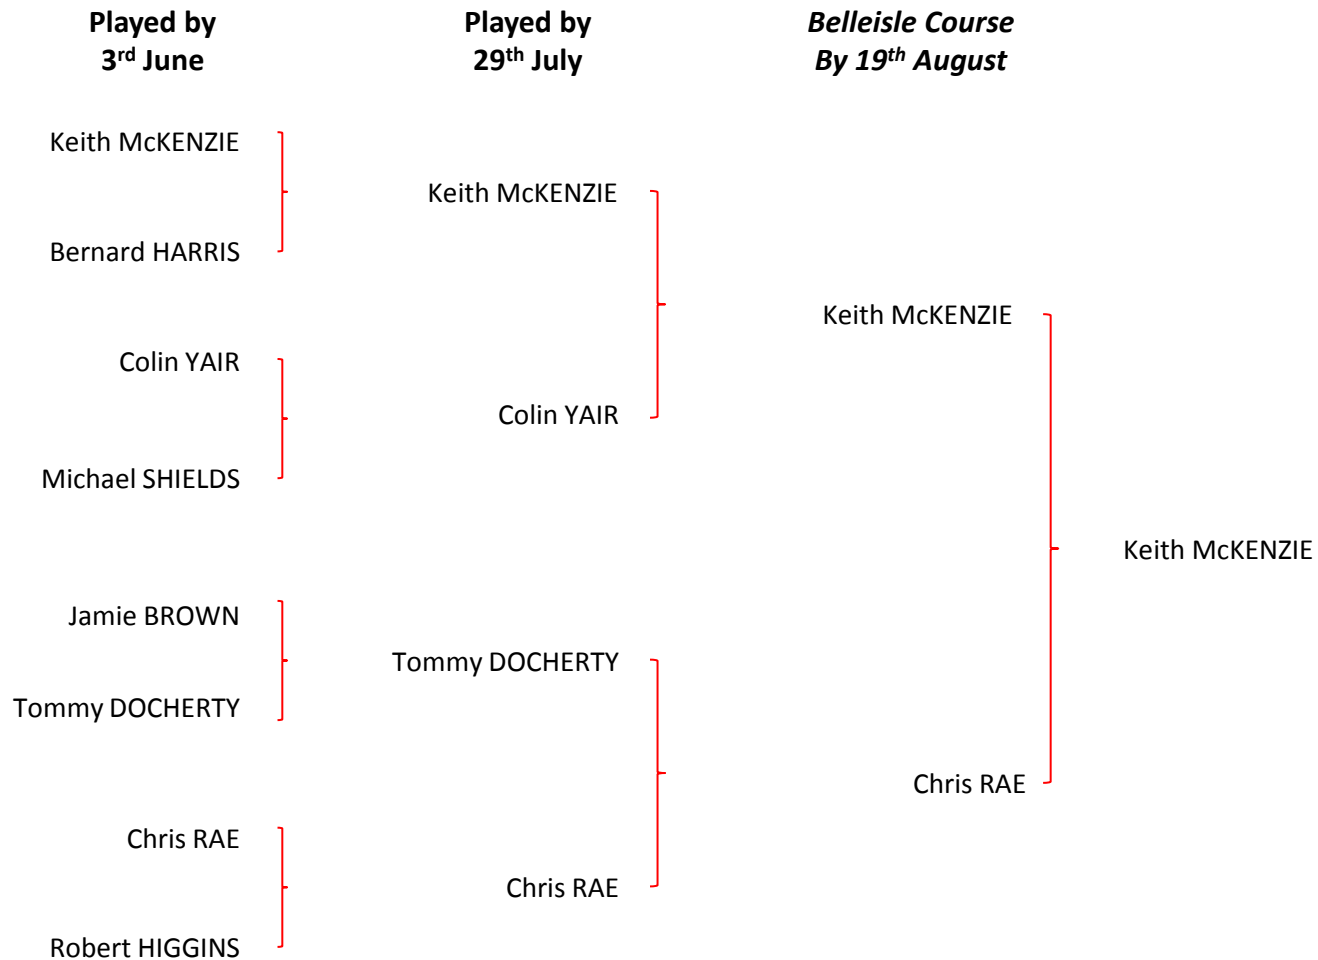

# CHAMPIONS TROPHY 2018

**DRAW CONDUCTED ON RANDOM BASIS BY HANDICAPMASTER SOFTWARE**

**Competition Rules are below**